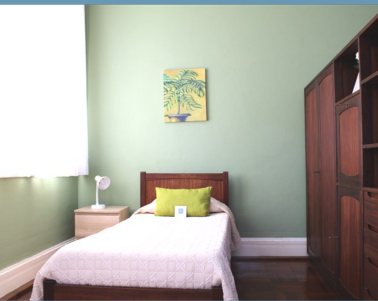

# Residence

SÃO JOSÉ DE CLUNY

- ✚ Capacity for 11 students
- ✚ Single, double & triple rooms
- ✚ Wireless internet
- ✚ Living room with TV
- ✚ Kitchenette
- ✚ Dining room
- ✚ Parking
- ✚ Garden overlooking Funchal