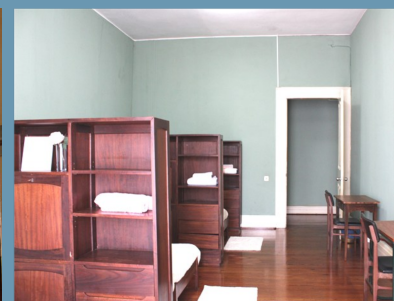

# Residence

SÃO JOSÉ DE CLUNY

- ✚ Capacity for 11 students
- ✚ Single, double & triple rooms
- ✚ Wireless internet
- ✚ Living room with TV
- ✚ Kitchenette
- ✚ Dining room
- ✚ Parking
- ✚ Garden overlooking Funchal